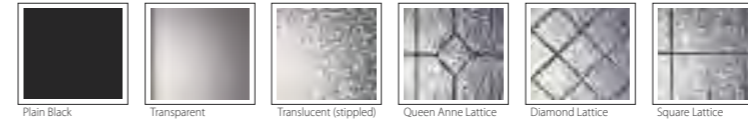

Cardale side hinged doors offer the following features:

- Centre overlap to help prevent forced entry and reduce draughts
- Four pairs of dog bolt security hinges
- High security Euro profile night latch
- Twin shoot bolts top and bottom for added security
- Stays to prevent the door opening further than 110 degrees

All side hinged doors are supplied complete with a 65mm frame.

Doors are supplied with a lock hole unless specified otherwise.

Doors open outwards only, with the lock on the right when viewed from the outside.

Left hand opening available as an option.

Optional high security locking pack available at extra cost, pack consists of two locking rods that engage into the floor and lintel, operated by the key.

The following Cardale side hinged doors are available with your choice of glazing options: Brompton, Georgian, Senator, Sheraton II.